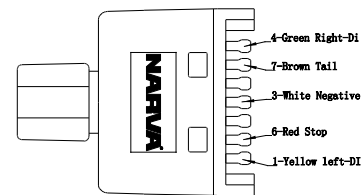

93750BL2-NZ Narva Trailer Kit

NARVA/7-PIN Large round TRAILER PLUG

NARVA/7-PIN FLAT TRAILER PLUG

1	NARVA/7-PIN FLAT TRAILER PLUG	1
2	TRAILER CABLE 5 PIN FEMALE TERMINAL-1m	2
3	TRAILER CABLE/2 WAY SPLTTER HARNESS	1
4	N0603-Red/Amber Marker/12V	2
5	Blank Plug	2
6	TRAILER CABLE/3 WAY SPLTTER HARNESS-KIT2-L(Orange joint)	1
7	TRAILER CABLE//3 WAY SPLTTER HARNESS-KIT2-R(Black joint)	1
8	N0815-Rear combo lamp with plug 12V	1
9	N0815-Rear combo lamp LPL with plug/12V	1
10	NARVA/7-PIN Large round TRAILER PLUG	1
11	Waterproof Label/70mm×10mm	1