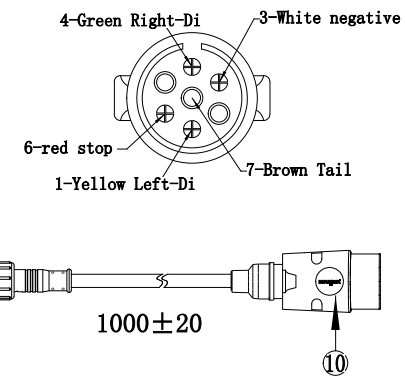

93750BL2-NZ Narva Trailer Kit

NARVA/7-PIN Large round TRAILER PLUG

NARVA/7-PIN FLAT TRAILER PLUG

1	NARVA/7-PIN FLAT TRAILER PLUG	1
2	TRAILER CABLE 5 PIN FEMALE TERMINAL-1m	2
3	TRAILER CABLE/2 WAY SPLTTER HARNESS	1
4	N0603-Red/Amber Marker/12V	2
5	Blank Plug	2
6	TRAILER CABLE/3 WAY SPLTTER HARNESS-KIT2-L(Orange joint)	1
7	TRAILER CABLE//3 WAY SPLTTER HARNESS-KIT2-R(Black joint)	1
8	N0815-Rear combo lamp with plug 12V	1
9	N0815-Rear combo lamp LPL with plug/12V	1
10	NARVA/7-PIN Large round TRAILER PLUG	1
11	Waterproof Label/70mm×10mm	1