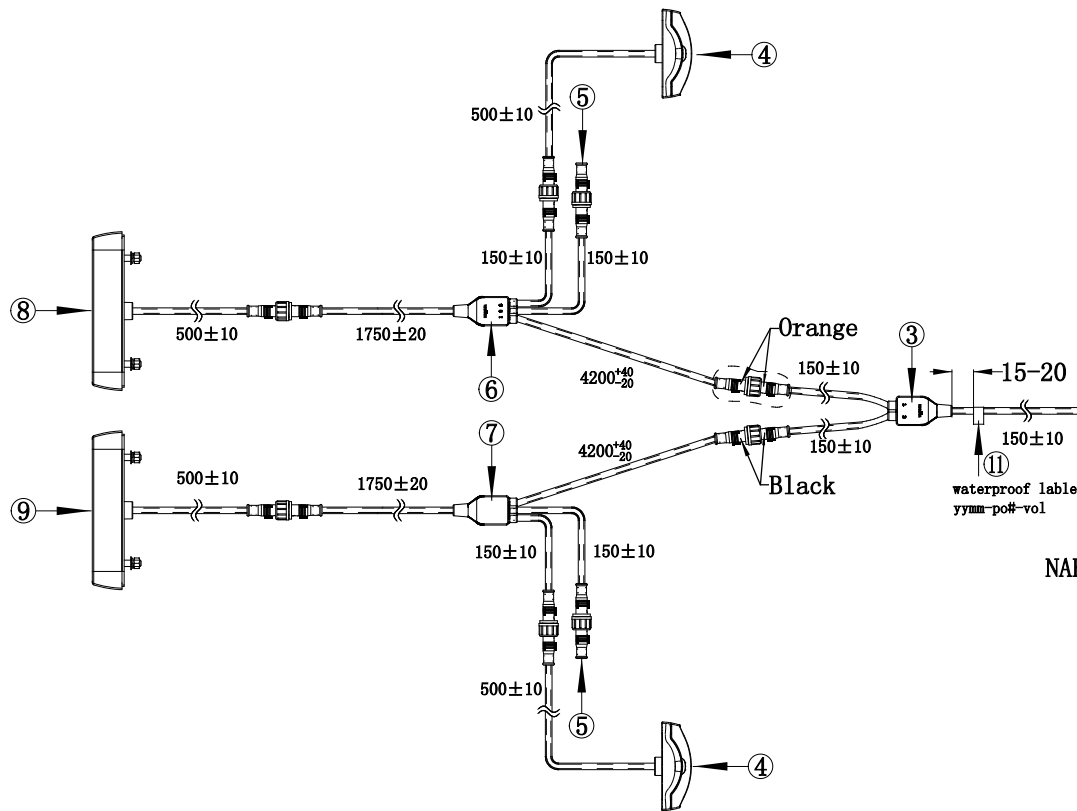

93750BL2-NZ Narva Trailer Kit

NARVA/7-PIN Large round TRAILER PLUG

NARVA/7-PIN FLAT TRAILER PLUG

1	NARVA/7-PIN FLAT TRAILER PLUG	1
2	TRAILER CABLE 5 PIN FEMALE TERMINAL-1m	2
3	TRAILER CABLE/2 WAY SPLTTER HARNESS	1
4	N0603-Red/Amber Marker/12V	2
5	Blank Plug	2
6	TRAILER CABLE/3 WAY SPLTTER HARNESS-KIT2-L(Orange joint)	1
7	TRAILER CABLE//3 WAY SPLTTER HARNESS-KIT2-R(Black joint)	1
8	N0815-Rear combo lamp with plug 12V	1
9	N0815-Rear combo lamp LPL with plug/12V	1
10	NARVA/7-PIN Large round TRAILER PLUG	1
11	Waterproof Label/70mm×10mm	1